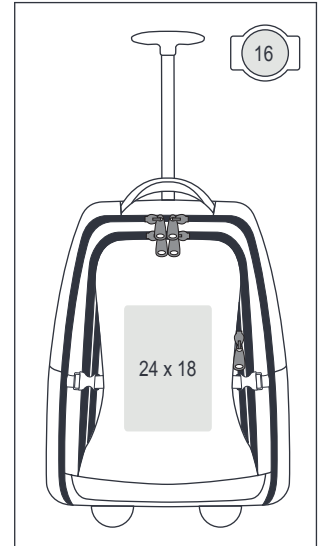

## ROMA 1424 \* 670.38

Backpacks

Laptop Compartment

Trolley Bag

Airporter Laptop trolley backpack • Tall ergonomic extending trolley handle with rubber grip • Maincompartment with padded protective cell to fit standard laptop up to 15.6" • Front zipped cell with organiser • Hard shell base with feet • Rollerblade type wheels • Padded carrying handle • Padded back panel and shoulder straps • Suitable for cabin luggage • Compression straps • Suitable for screen printing / transfer printing or embroidery.

420D Jacquard

48 x 32 x 19 cm  
30 litres

55 x 50 x 38 cm  
5 pieces, 14 kg

■ 1424-10  
| Black

Material

Product dimensions and capacity

Carton dimensions, quantity and weight

9 x 18